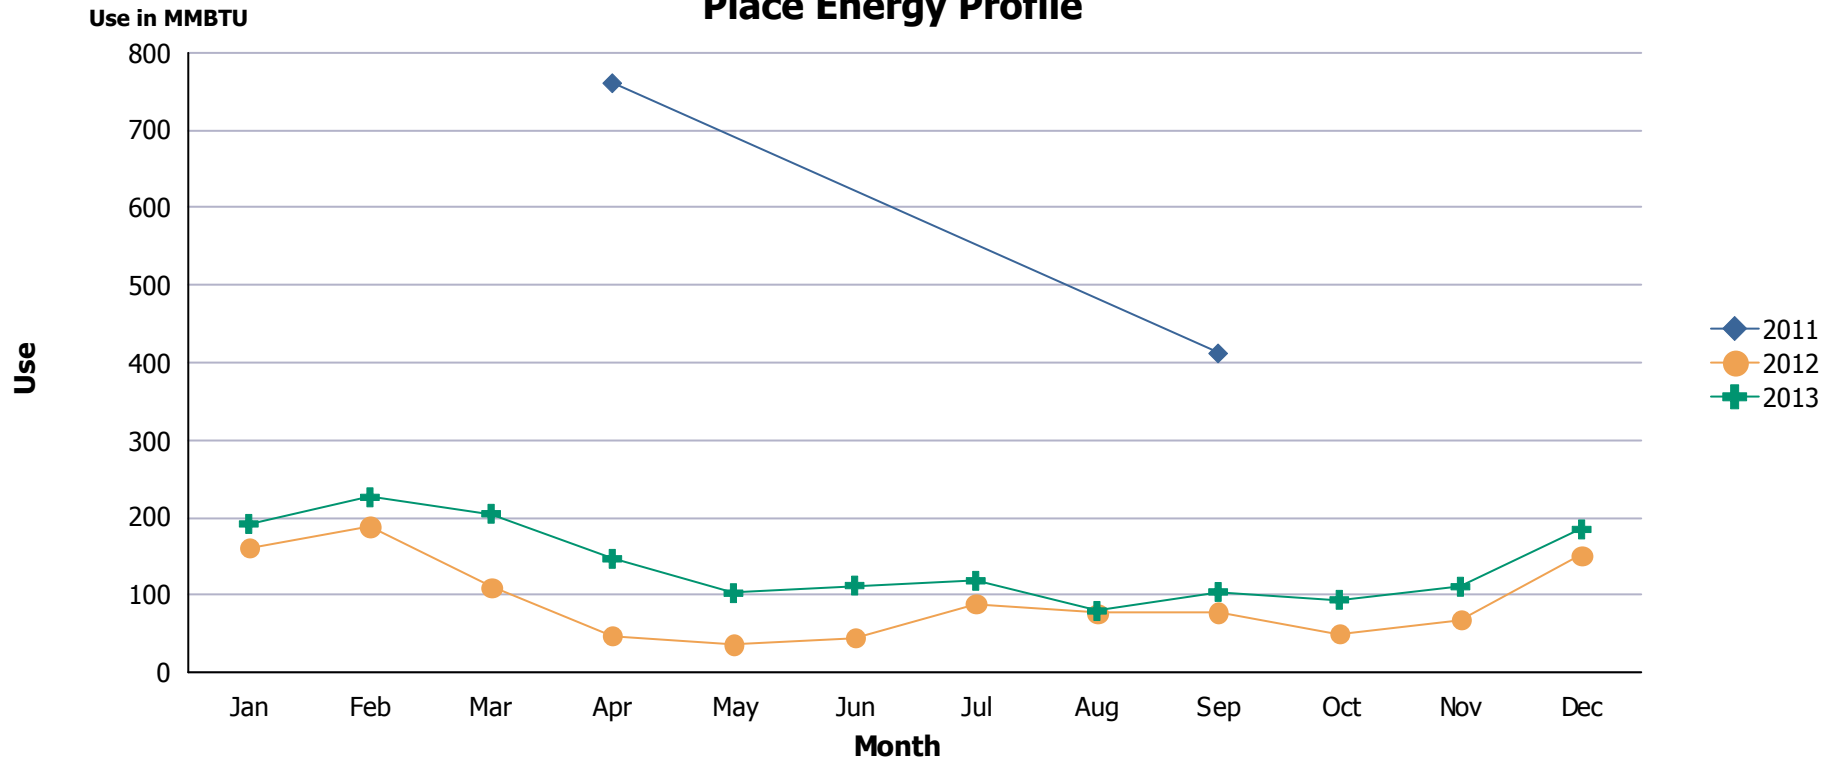

Place: [SEADSWAREHOUSE] South Eads Warehouse

2900 S Eads St
Arlington, VA, 22202

Place Energy Profile

Year	Jan	Feb	Mar	Apr	May	Jun	Jul	Aug	Sep	Oct	Nov	Dec	Totals
2011	0	0	0	760	0	0	0	0	412	0	0	0	1,172
2012	161	189	110	48	37	45	89	77	78	51	69	152	1,107
2013	192	226	205	147	103	113	119	80	104	94	111	185	1,680
Totals	354	416	316	956	140	158	208	157	594	145	180	337	3,959